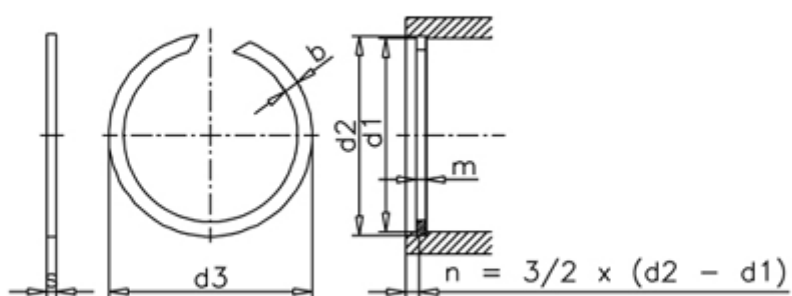

Article number: 0127139A

Description: Circlip SB 183

## Measures

---

b = 4.00

d1 = 183

d2 = 185.6

d3 = 187.5

Description = SB 183

FN kN = 125.00